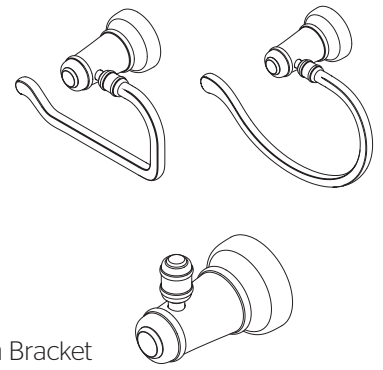

Robe Hook, Paper Holder, & Towel Ring

BPH-YP1C Finish(CC)
 BPH-YP1K Finish(KK)

BPH-YP1U Finish(UU)
 BPH-YP1Y Finish(YU)
 BRB-YPOC Finish(CC)
 BRB-YPOK Finish(KK)
 BRB-YPOU Finish(UU)

BRB-YPOY Finish(YU)
 BRH-YPOC Finish(CC)
 BRH-YPOK Finish(KK)
 BRH-YPOU Finish(UU)
 BRH-YPOY Finish(YU)

- Robust Four-Screw Installation Bracket
- Complete Collection with Coordinating Lavatory and Tub & Shower Options

Specifications

Features

- Robe Hook (BRH Only)
- Single Post Paper Holder (BPH Only)
- Towel Ring (BRB Only)
- Concealed Screw Installation
- Pforever Warranty®

Dimensions